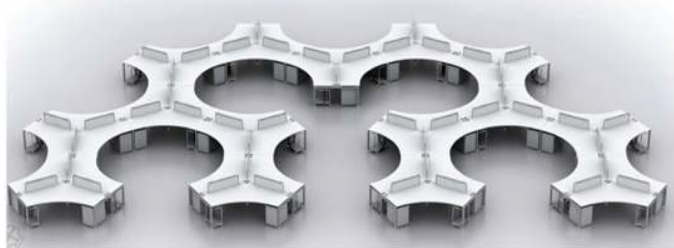

Work Station NET, IT, AD SYSTEM

An integrated desksing system for the ultimate team working. Networking is equipped with an innovative wiring compartment to support the clean and smart professional look.