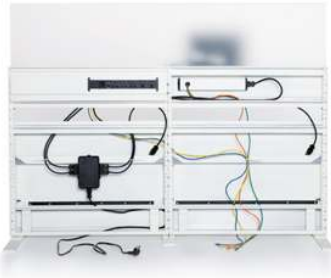

Combination Nest System P 80 + P 40

Nest System P 80 - 120"

Combination P 80 + P 40

OFFICE ELECTRIC SYSTEM

P 80 Inside panel accessories

outlet box with tray cover

OE - OB01

OE - OB01