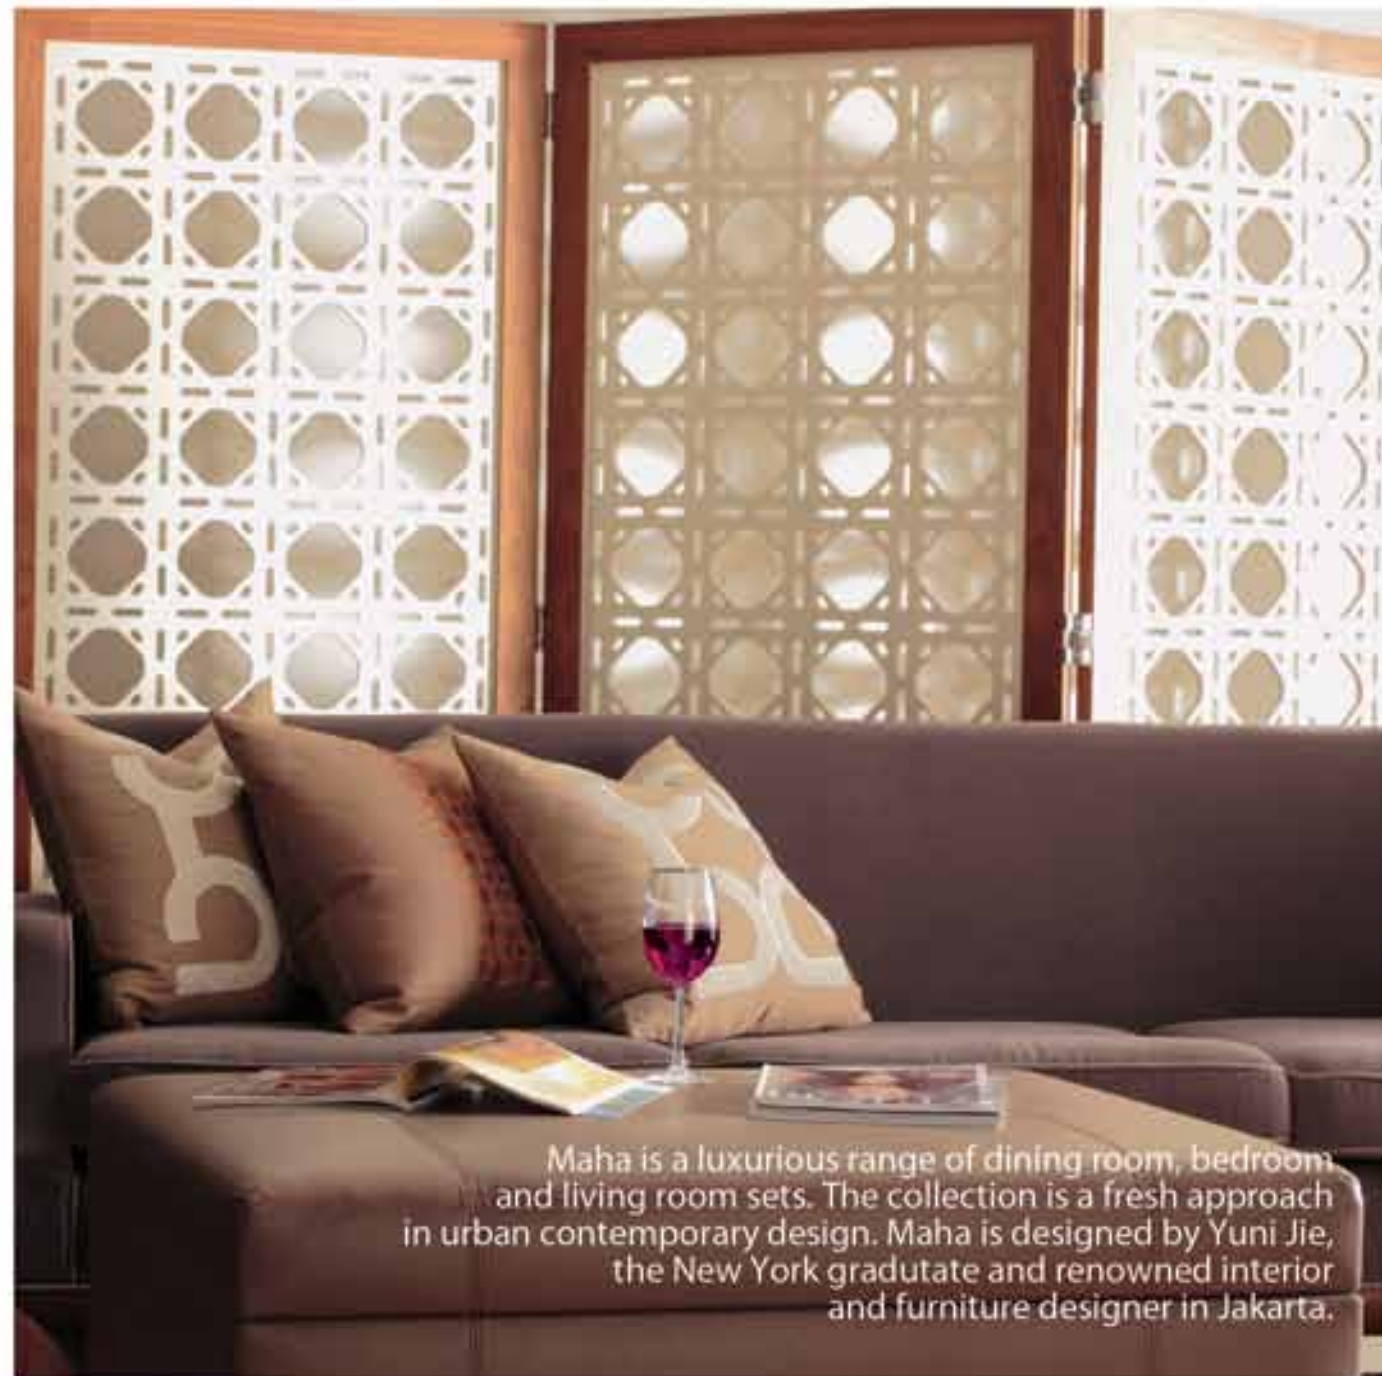

VIVERE

couture

an atmosphere for life

special designer's pieces

Maha Collection

by Yuni Jie

Yuni Jie with MAHA Bench

Maha is a luxurious range of dining room, bedroom and living room sets. The collection is a fresh approach in urban contemporary design. Maha is designed by Yuni Jie, the New York graduate and renowned interior and furniture designer in Jakarta.