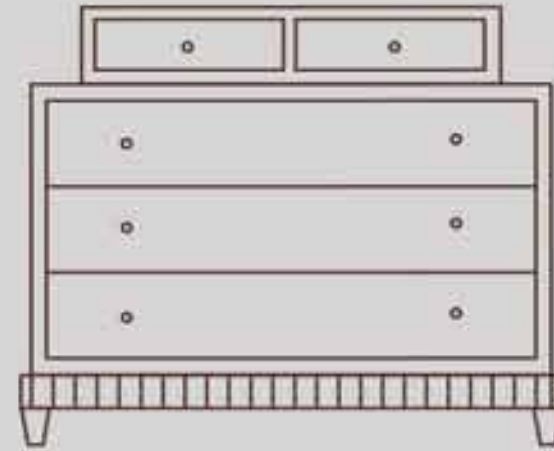

VIVERE ORIGIN

The name of VIVERE derives from the Italian verb which means "to live"
Our collection is developed through a meticulous process that ensures quality in design, construction and material.

design

Each item in VIVERE collection has undergone numerous phases of design process, prototyping and continuous trial and evaluation assuring optimal precision in design and construction of each product, to meet our customer satisfaction.