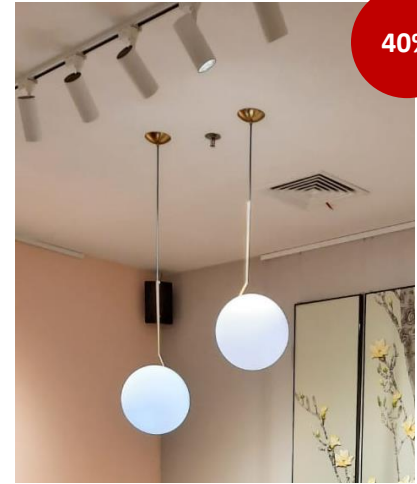

PENDANT LAMP ROUNDY LINE GOL 60CM LOK

40%

Price was **IDR 5.158.000**
Price now IDR **3.094.800**

Dimension 60 cm

Available at GMS