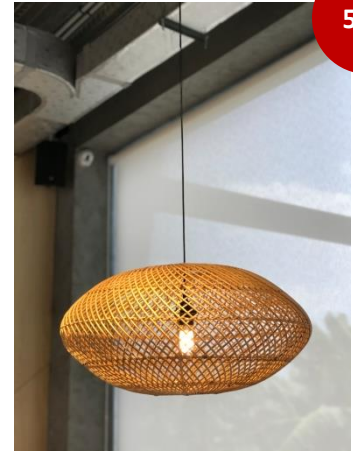

PENDANT LAMP OVALE BAMBOO SHADE CRE 55CM

50%

Price was	IDR 948.000
Price now	IDR 474.000
Dimension	55 cm
Available at	BALI FG