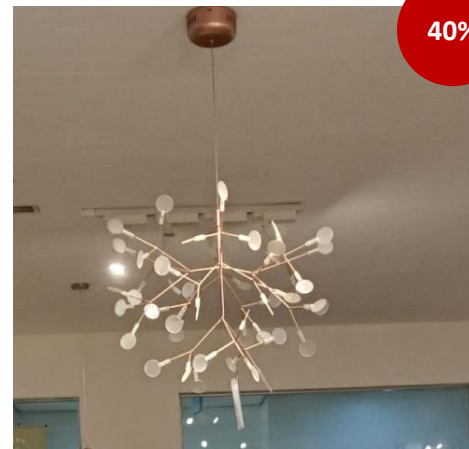

F101303180005

PENDANT LAMP ILLINOIS BLA 38CM LOK

50%

Price was	IDR 2.198.000
Price now	IDR 1.099.000
Dimension	-
Available at	JDC

F101303180006

PENDANT LAMP VERMONT BLA 70CM LOK

40%

Price was	IDR 19.298.000
Price now	IDR 11.578.800
Dimension	70 cm
Available at	JDC